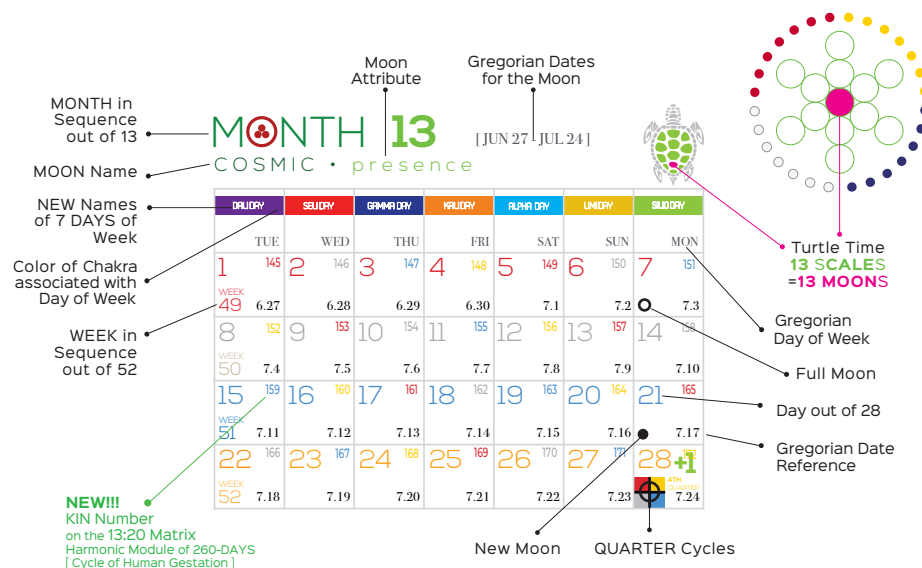

Each month also includes a question for self-reflection. Magnetic Moon asks, "What is my purpose?" Lunar Moon (Month 2) asks, "What is my challenge?", Electric Moon (Month 3) asks, "How can I best serve?", and so on. Take some time to contemplate these leading questions throughout each moon and see what emerges for you.

The four weeks of every moon represent each of the four cardinal directions, coded by the colors red (week 1 - east/initiates), **white** (week 2 - north/refines), **blue** (week 3 - west/transforms), and **yellow** (week 4 - south/ ripens), in a counterclockwise direction.

The seven days of the week are named after seven radial plasmas: Dali-day, Seli-day, Gamma-day, Kali-day, Alpha-day, Limi-day and Silio-day. Plasmas are mixtures of ions and electrons found in Nature, and are strongly influenced by electric and magnetic fields. The ionosphere within Earth's upper atmosphere is, itself, a plasma. These plasmas interact with, and impact, our own physical bodies and energetic fields, similar to how planet Earth is being directly impacted by solar plasmas released by the sun. The seven radial plasmas correspond with the seven primary chakras (energy centers) of the human energetic body.